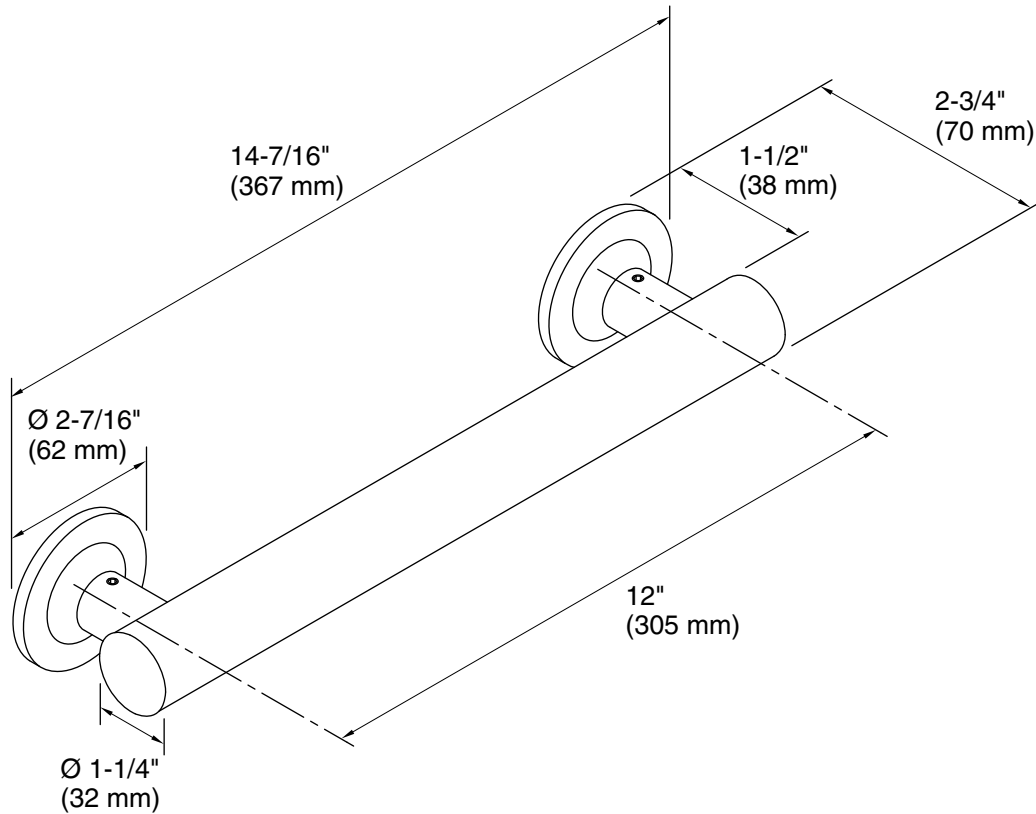

Technical Information

All product dimensions are nominal.

Material: Metal

Notes

Measure your actual product for roughing-in details.

WARNING: Risk of personal injury. The wall plates on the grab bar must be mounted to a brace between the wall studs. This will ensure that the weight of the user is adequately supported.